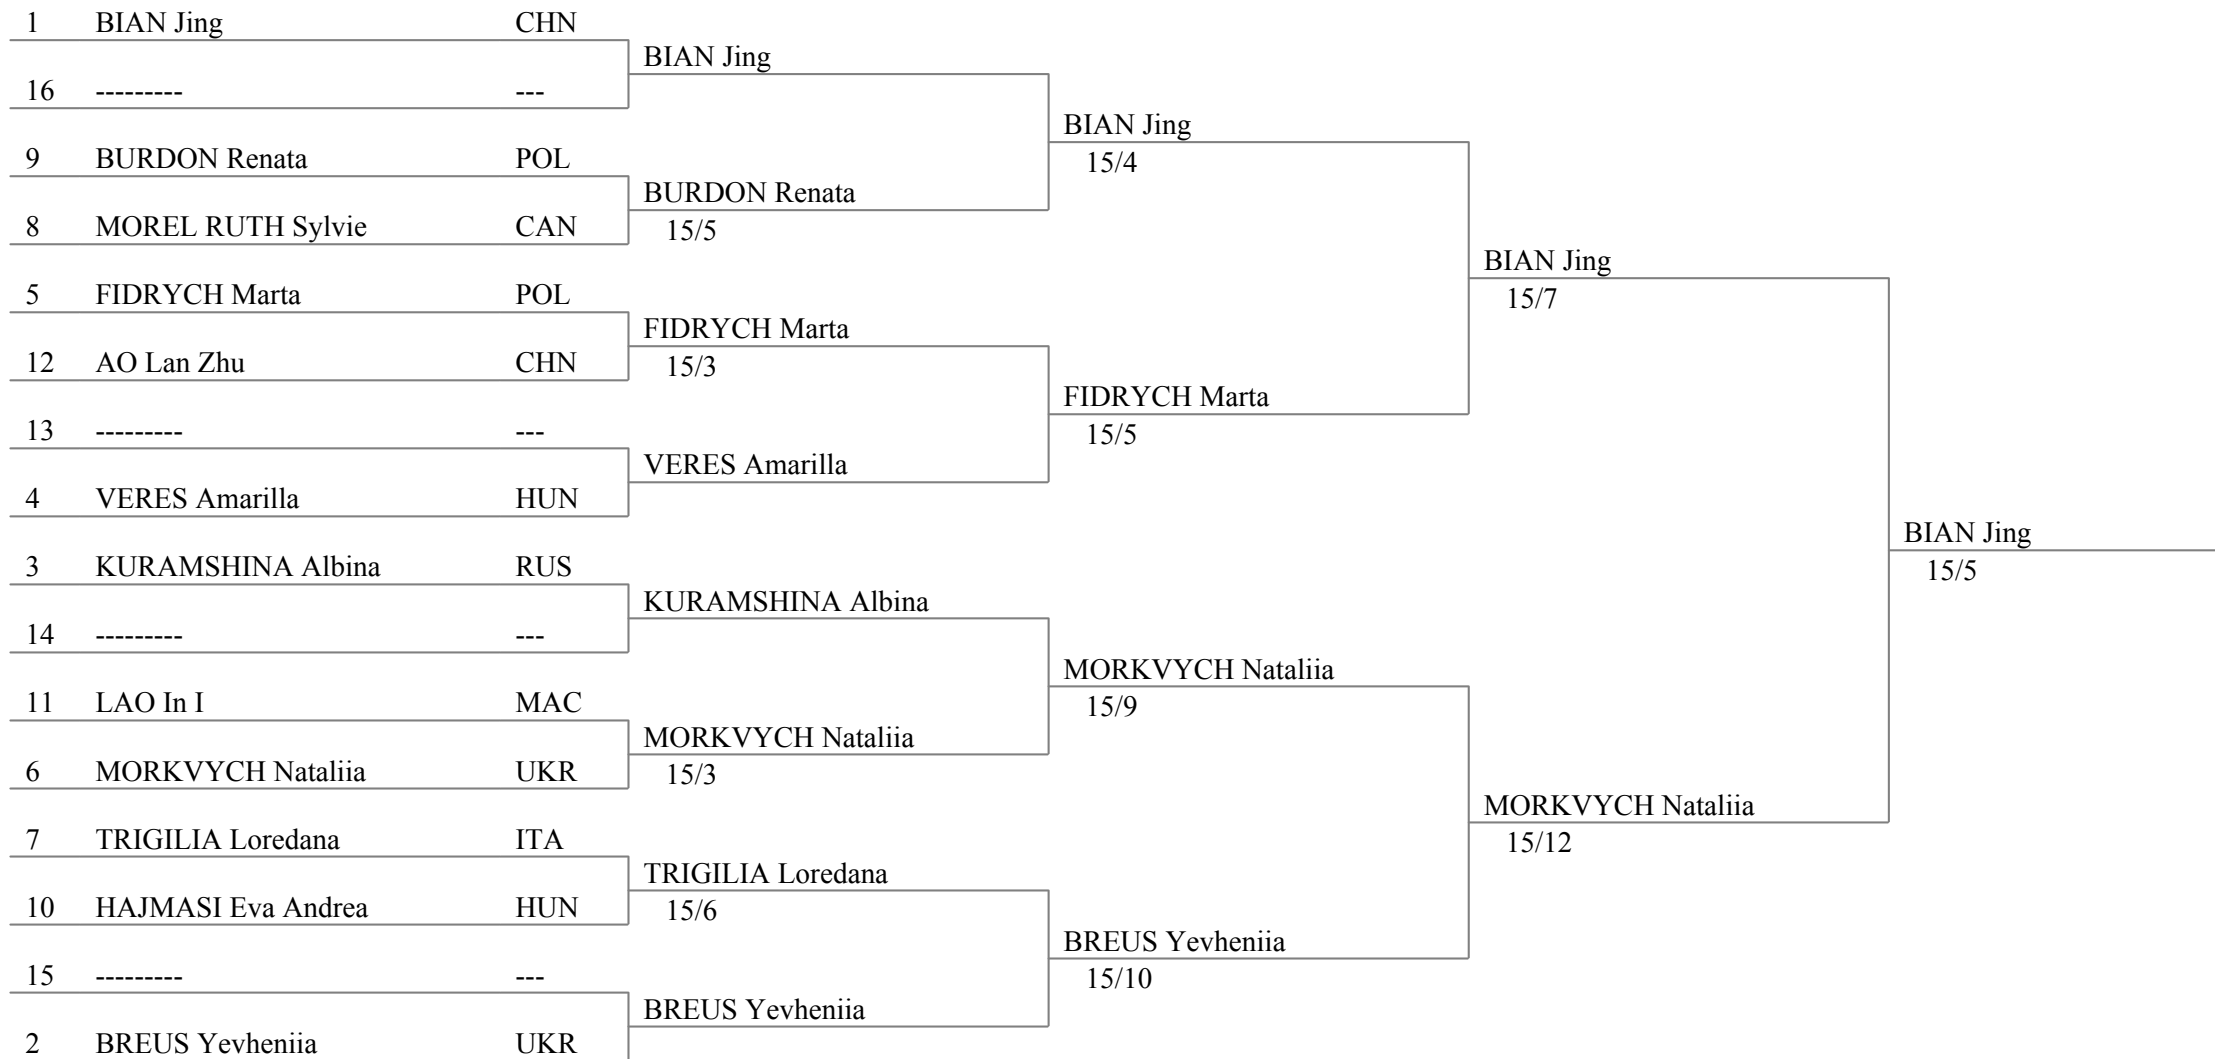

Poule No 2 11:00 piste No 3 & 4

Referee: CHENG Chi Hung Gerald HKG

							V/M	ind.	HS	rank	
BREUS Yevheniia	UKR	■	V	V	V	V	V	1.000	15	25	1
HAJMASI Eva Andrea	HUN	2	■	3	1	V	2	0.200	-8	13	5
KURAMSHINA Albina	RUS	4	V	■	V	V	V	0.800	13	24	2
MOREL RUTH Sylvie	CAN	1	V	0	■	4	4	0.200	-7	14	4
AO Lan Zhu	CHN	1	1	0	V	■	2	0.200	-15	9	6
FIDRYCH Marta	POL	2	V	3	V	V	■	0.600	2	20	3

Women's Individual Sabre Cat. A

20 December 2014

Ranking of poules, round No 1 (ordered by ranking - 12 fencers)

rank	name and first name	nat.	V/M	indicator	hits scored	group
1	BIAN Jing	CHN	1.000	17	25	qualifier
2	BREUS Yevheniia	UKR	1.000	15	25	qualifier
3	KURAMSHINA Albina	RUS	0.800	13	24	qualifier
4	VERES Amarilla	HUN	0.800	7	22	qualifier
5	FIDRYCH Marta	POL	0.600	2	20	qualifier
6	MORKVYCH Nataliia	UKR	0.400	-2	15	qualifier
7	TRIGILIA Loredana	ITA	0.400	-6	14	qualifier
8	BURDON Renata	POL	0.200	-7	14	qualifier
8	MOREL RUTH Sylvie	CAN	0.200	-7	14	qualifier
10	HAJMASI Eva Andrea	HUN	0.200	-8	13	qualifier
11	LAO In I	MAC	0.200	-9	14	qualifier
12	AO Lan Zhu	CHN	0.200	-15	9	qualifier

IWAS Wheelchair Fencing Grand Prix - Hong Kong
 Women's Individual Sabre Cat. A
 20 December 2014

Tableau of 16

Tableau of 8

Semi-finals

Final

Overall ranking (ordered by ranking - 12 fencers)

rank	name and first name	country
1	BIAN Jing	CHN
2	MORKVYCH Nataliia	UKR
3	BREUS Yevheniia	UKR
3	FIDRYCH Marta	POL
5	KURAMSHINA Albina	RUS
6	VERES Amarilla	HUN
7	TRIGILIA Loredana	ITA
8	BURDON Renata	POL
9	MOREL RUTH Sylvie	CAN
10	HAJMASI Eva Andrea	HUN
11	LAO In I	MAC
12	AO Lan Zhu	CHN
